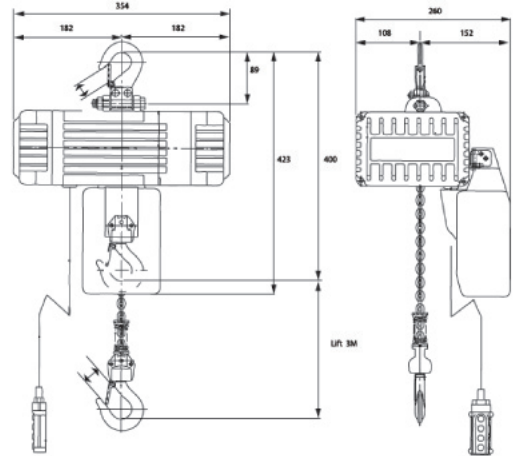

# PACIFIC PORTA HOIST

## Specifications

MODEL		PPH125	PPH240
Rated Capacity	kg	125	250
Height of lift	m	6	6
Pendant Length	m	5	5
Power Supply volt		240	240
Duty Rating	%ED	30	30
IP Rating		54	54
Chain Size	mm	4.0 x 12	4.0 x 12
Hoisting Speed m/min	low high	0.3 - 2 12.5	0.3 - 2 12.5
Weight	kg	17.5	17.5

## Dimensions

\* Additional height of lift available upon request - Please note this will vary the size and weight of hoist and may not fit in carry case